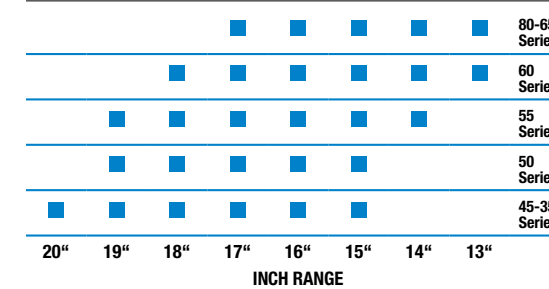

SL727 Features & Benefits

Image	Features	Functions	Benefits
	Strong robust casing, with strengthened bead	High load capacity and exceptional durability	Heavy cargo transport capability
	Optimised construction to enhance footprint	Higher grip and boosted braking performance, balanced and more even wear	Higher safety, added driving dynamics and longer wear life
	Long-lasting tread compound	Increased mileage	Less downtime and increased value per kilometer

Specifications

	BC100	SL727	WT200
Inches:	13 – 20	14 – 16	13 – 18
Series:	35 – 80	65 – 80	40 – 70
Speed Index:	T-H-V-W	R-T	T-H-V
Sizes:	133	14	39

Tyre Labelling Range

BC100

= C-E = B-C = 1-2

SL727

= C-E = C-E = 2

WT200

= C-F = C = 1-2

For more information on the labelling regulations for tyres, go to:
www.etrma.org/tyres/tyre-labelling
<http://ec.europa.eu/energy/efficiency/tyres/labelling_en.html>

© Falken Tyre Europe GmbH. May be subject to change. Errors and omissions excepted.

Product & Dimension Overview

BC100 PASSENGER CAR AND SUV SUMMER TYRE ONE PATTERN – WIDE RANGE