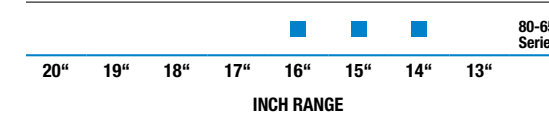

SL727 SUMMER LIGHT TRUCK AND VAN TYRE TAILORED FOR YOUR BUSINESS