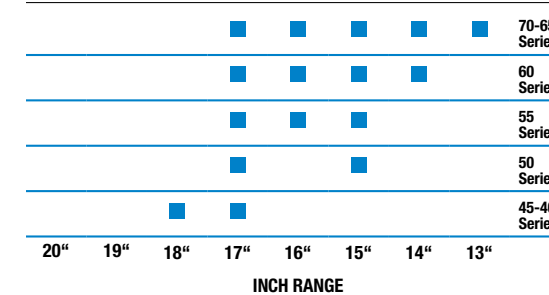

SL727 SUMMER LIGHT TRUCK AND VAN TYRE TAILORED FOR YOUR BUSINESS

WT200 PASSENGER CAR AND SUV WINTER TYRE ENGINEERED FOR COLD WEATHER RELIABILITY